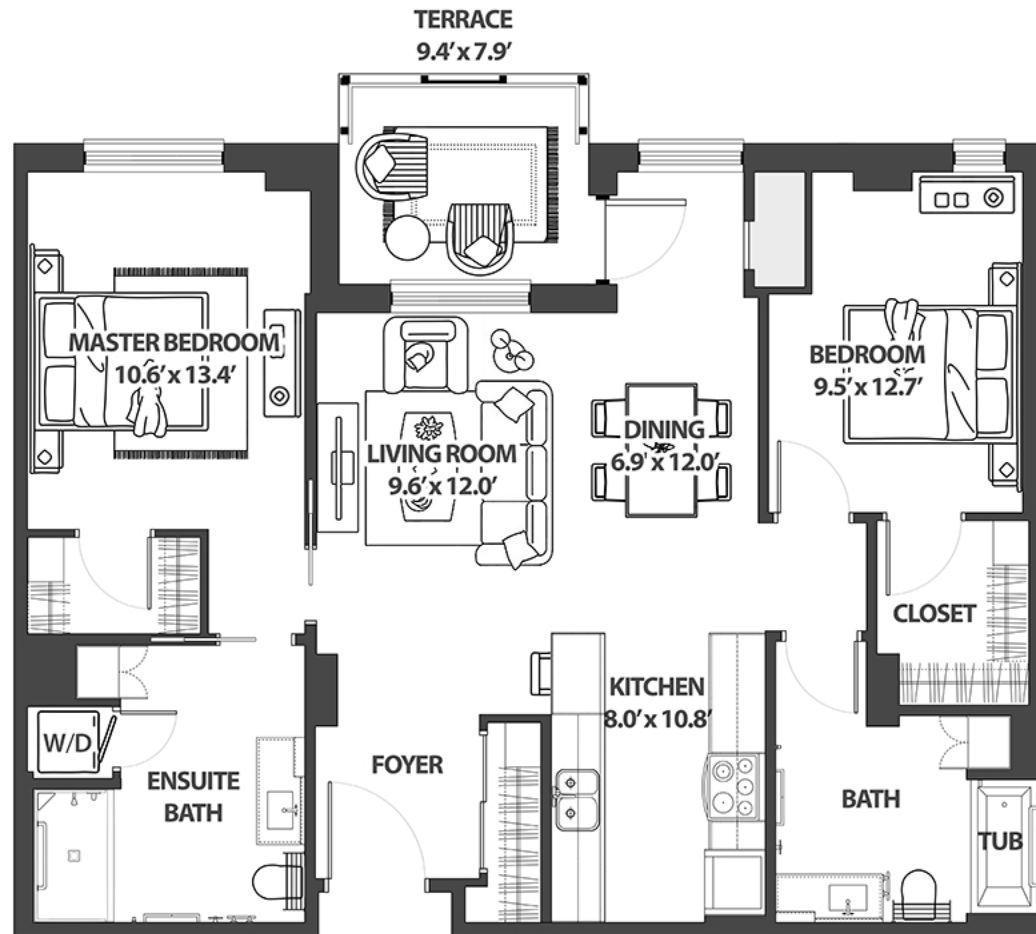

The Bristol
SENIORS APARTMENTS

Dimensions: (↔) x (↑↓)

All areas and stated room dimensions are approximate. Floor area measured in accordance with Tarion Warranty Corporation bulletin #22. Actual living area will vary from the stated floor area. E. & O.E.

H5

1033 sf
[interior space]

74 sf
[exterior space]

8
[inventory]

205-905
[nomenclature]

2 Bedroom / 2 Bath

Floors 2-9